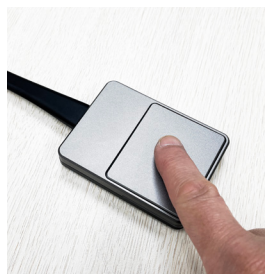

3 Click

*subject to compatibility with the interactive screen