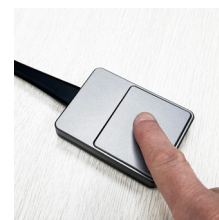

COMBO BOX AND 4K TRANSMITTER

What if we combined it all?

Experience video conferencing and hybrid meetings in a different way.

INCAST MULTIFUNCTION

TRS-10 | IB-01

Couple the features of the InCast 4K multi-transmitter with the InCast Hub

Works on all Android generations

Pair on the closed network for more security

No software installation on your devices and interactive displays

The perfect combination to maximize interactivity, image quality and privacy of your shares.

Get the benefits of the InCast 4K transmitter on all Android generations with the benefits of the InCast Android box.

Live your videoconferences on your interactive screen by controlling from your PC.

With the InCast Hub's closed network, you can collaborate securely without having to install any software, even on your interactive screen!

To you, video conferences that finally make sense.

3 Click