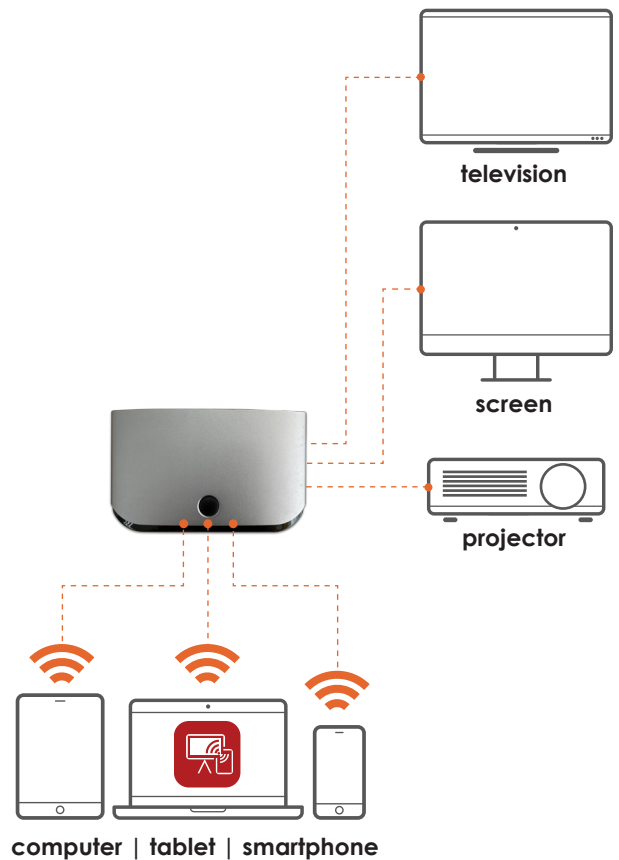

INCAST HUB

INCAST HUB

IB-01

One box, a multitude of possibilities.

Annotate your content
& store your files

Turn your TVs, monitors
and projectors into
InCast displays

Android, closed network, hotspot.

Equipped with its own network, use InCast on its closed, password-protected network for maximum security or choose to use it on the local network. Take advantage of its hotspot to connect your devices.

Secure, it can operate
on its own network

Deliver your content
to multiple devices
simultaneously

INCAST HUB

INCAST HUB

- 1** Make any monitor a receiver of your content with the HDMI plug (computer, TV, screen).
- 2** Stream the same content to multiple screens simultaneously as long as the screen is equipped with InCast.
- 3** Take advantage of multiple Android features:
 - Annotation on broadcasted content
 - Store any type of file (audio, video, photos)
 - Whiteboard
 - Screen capture
- 4** Broadcast up to 4 different contents simultaneously on a single monitor equipped with InCast.
- 5** Connect your accessories:
 - Your transmitters
 - Camera and speakers
 - Touch cable to benefit from the touch

INCAST TRANSMITTER

INCAST TRANSMITTER

TRS-05

Partner, share, collaborate.

InCast without installation
on your device

Share your screen in
one click

Quick and easy
pairing

Available on Android
and Windows