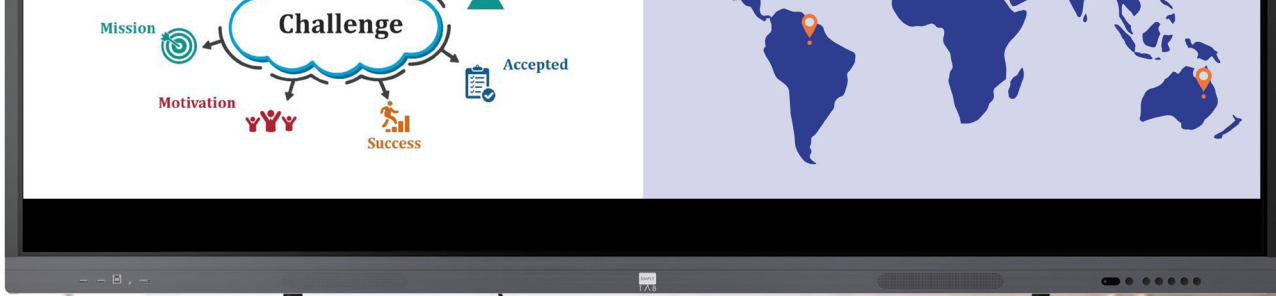

INCAST BOXES AND TRANSMITTERS

Revolutionize connectivity between your devices: more fluid, more interactive.

INCAST

Duplicate your screen and interact together on your devices

Share and receive content and interact between the screen and your devices

Usable on any type of connected device: interactive screen, PC, smartphone, tablet

InCast Features:

- Stream up to 4 pieces of content from your devices to the interactive screen and navigate from the screen
- Receive content from the interactive screen on your device and navigate directly from your device
- Connect a multitude of devices together to multiply broadcasts and project simultaneously on multiple devices
- Use your smartphone/tablet as a remote control to navigate the entire interactive screen and enjoy live photo and video features
- Set up shares and controls from the interactive screen

Any type of content: documents, applications, software, photos, videos

Available on Android and Windows

InCast PRO:

1. All the InCast features on Windows with more possibilities!
2. Annotate directly on your shared content
   - Broadcast up to 9 contents from your devices on the interactive screen.